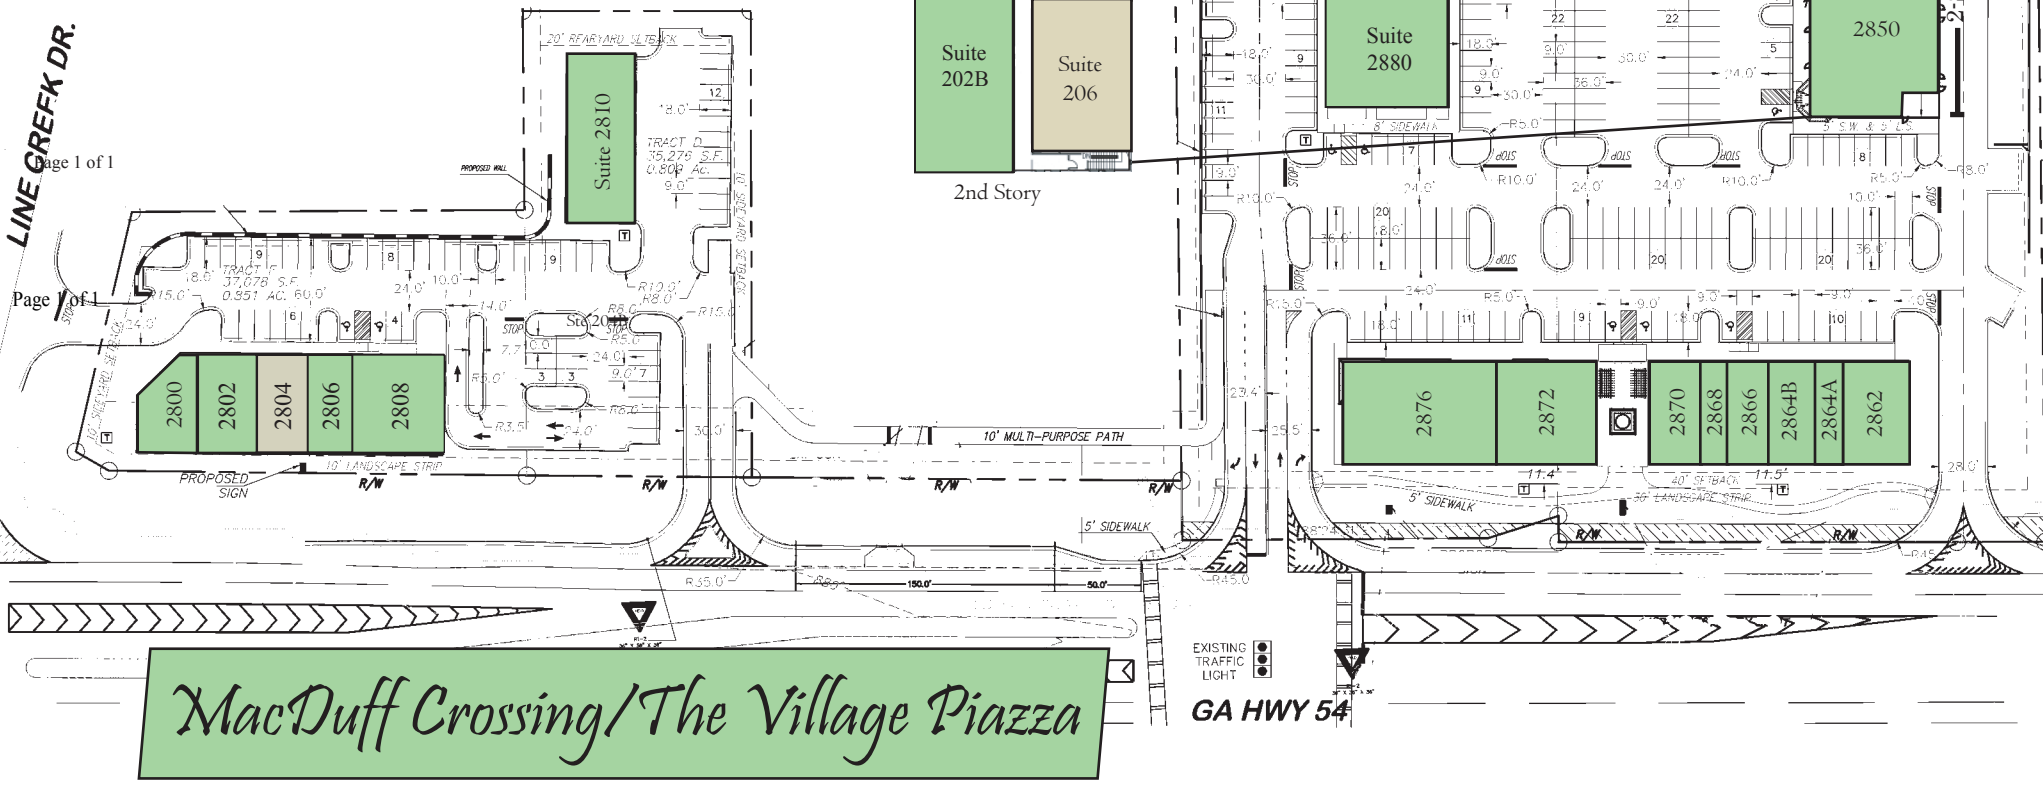

Suite	Tenant	SF
2800	Jimmy Johns	1,500
2802	Tiny Feet	2,190
2804	Available	1,632
2806	TD Ameritrade	1,500
2808	Asian Kitchen	3,132
2810	Meineke Car Care Center	3,893
2812	Dollar Tree	9,000
2820	JMart	3,393
2822	Huntinton Learning Ctr	4,000
2824	Profile by Sanford	2,603
2826	1st Edition Comics	1,500
2828	Viet's Cuisine	1,600
2830	Davita Dialysis	6,726
2834	Burn Fitness	4,670
2836	Dynamic Spine Center	2,250
2838	Crye-Leike Realtors	1,500
2840	Royal Nails & Spa	1,500
2842	Atlanta Vapor	1,800

Suite	Tenant	SF
2844	Country Time Pharmacy	1,800
2848	Claudia's Confections	1,755
2850	Grazing Here	7,315
2860	Lobby	
2860-200	Plumyumi Day Spa	4,703
2860-202A	The Music Garden	4,273
2860-203	Available	685
2860-204	Available	1,373
2860-206	Available	1,716
2862	My Pampered Pooch	2,355
2864-A	ComputerTech USA	900
2864-B	Bell Mutual Insurance	1,500
2866	Smallcakes	1,320
2870	St. Angelos Pizza	2,754
2872	The Flying Biscuit	3,320
2876	Kobe Japanese	5,475
2880-2882	Los Mariachis	5,000
<b>Total</b>		<b>100,633</b>

LINE GREFK DR.  
Page 1 of 1

Page 1 of 1

MacDuff Crossing/The Village Piazza

EXISTING TRAFFIC LIGHT  
GA HWY 54